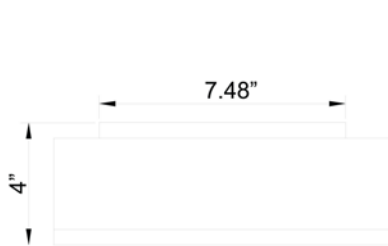

Line Drawing #1